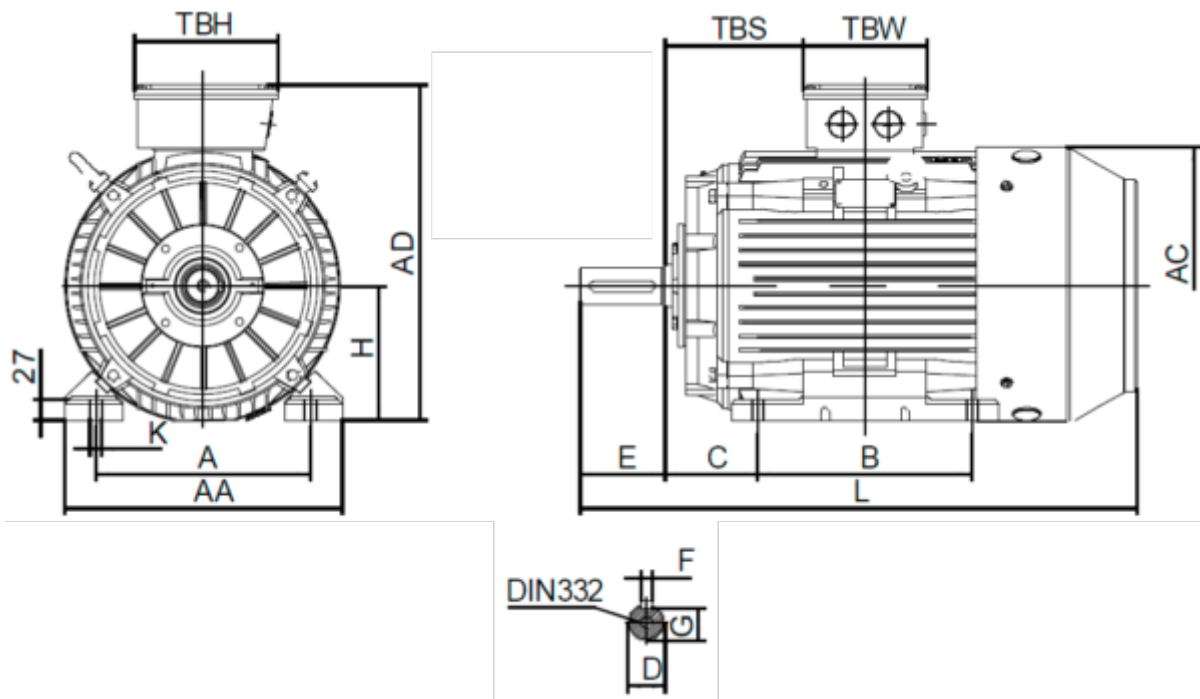

Data Sheet

Article number: 250300110612

Description: Kleedrive T3C 90L-6 1.1KW 900 rpm
3x230/400V 50HZ IP55 B3 Eff=81%

Measures

A = 140	F = 8	TBW = 114
AA = 178	G = 20	
AC = Ø176	H = 90	
AD = 231	HD = 141	
B = 125	K = Ø10	
C = 56	L = 345	
D = Ø24	TBH = 114	
E = 50	TBS = 61.5	